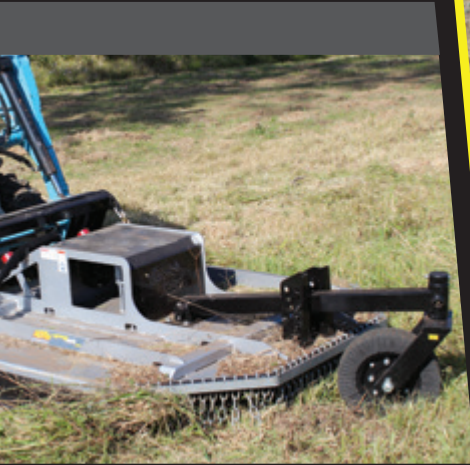

MOVING the earth for **you**™

NORM
ENGINEERING

GRASSMASTER SLASHER

- Gearbox drive system
- Reinforced heavy duty deck
- Aussie designed and manufactured

Manufacturer of
Earthmoving Attachments for:
Skid Steer Loaders
Backhoes
Excavators

4 FT TO SUIT MINI LOADERS
5FT & 6FT TO SUIT
LARGER LOADERS

07 3376 3177

- Floating mount frame to follow contours
- Adjustable and replaceable heavy duty side skids
- Maximum cutting torque and tip speed
- Hydraulic motor protection ensured through spring clutch
- Meets Australian design requirements
- Chain protection : front and rear
- Optional jockey wheel